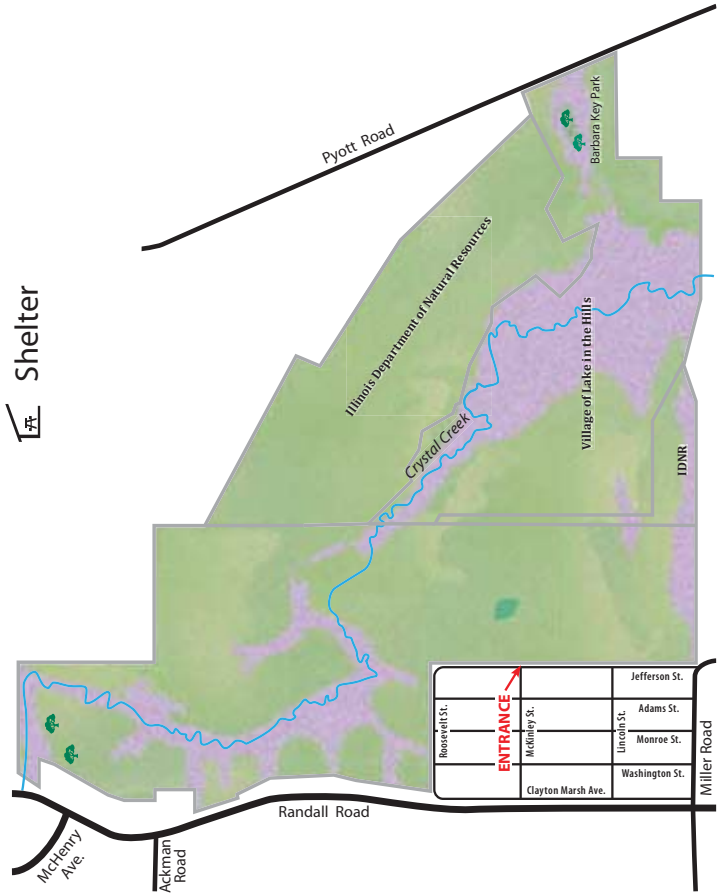

LAKE IN THE HILLS FEN

400 ACRES

TEXTURES KEY

-  Mesic Prairie
-  Play Lawn
-  Rain Garden
-  Water
-  Wetland

SYMBOLS KEY

-  Bicycle Rack
-  Cross Country Skiing
-  Handicap Accessible
-  Hiking
-  Information
-  Interpretive Trail
-  Parking
-  Restrooms
-  Shelter

LAKE IN THE HILLS FEN CONSERVATION AREA

SITE OPEN SUNRISE–SUNSET

1500 Jefferson Street, Lake in the Hills

Main Entrance GPS Coordinates:

N42°11.693
W88°19.810
WGS84

McHenry County
CONSERVATION DISTRICT
815.338.6223 • MCCDistrict.org

Done with the map? Recycle it by placing it back in the brochure holder for the next visitor.

Printed with soy ink on recycled stock. 03/13 1500 (HP)

LAKE IN THE HILLS FEN CONSERVATION AREA

McHenry County
CONSERVATION DISTRICT