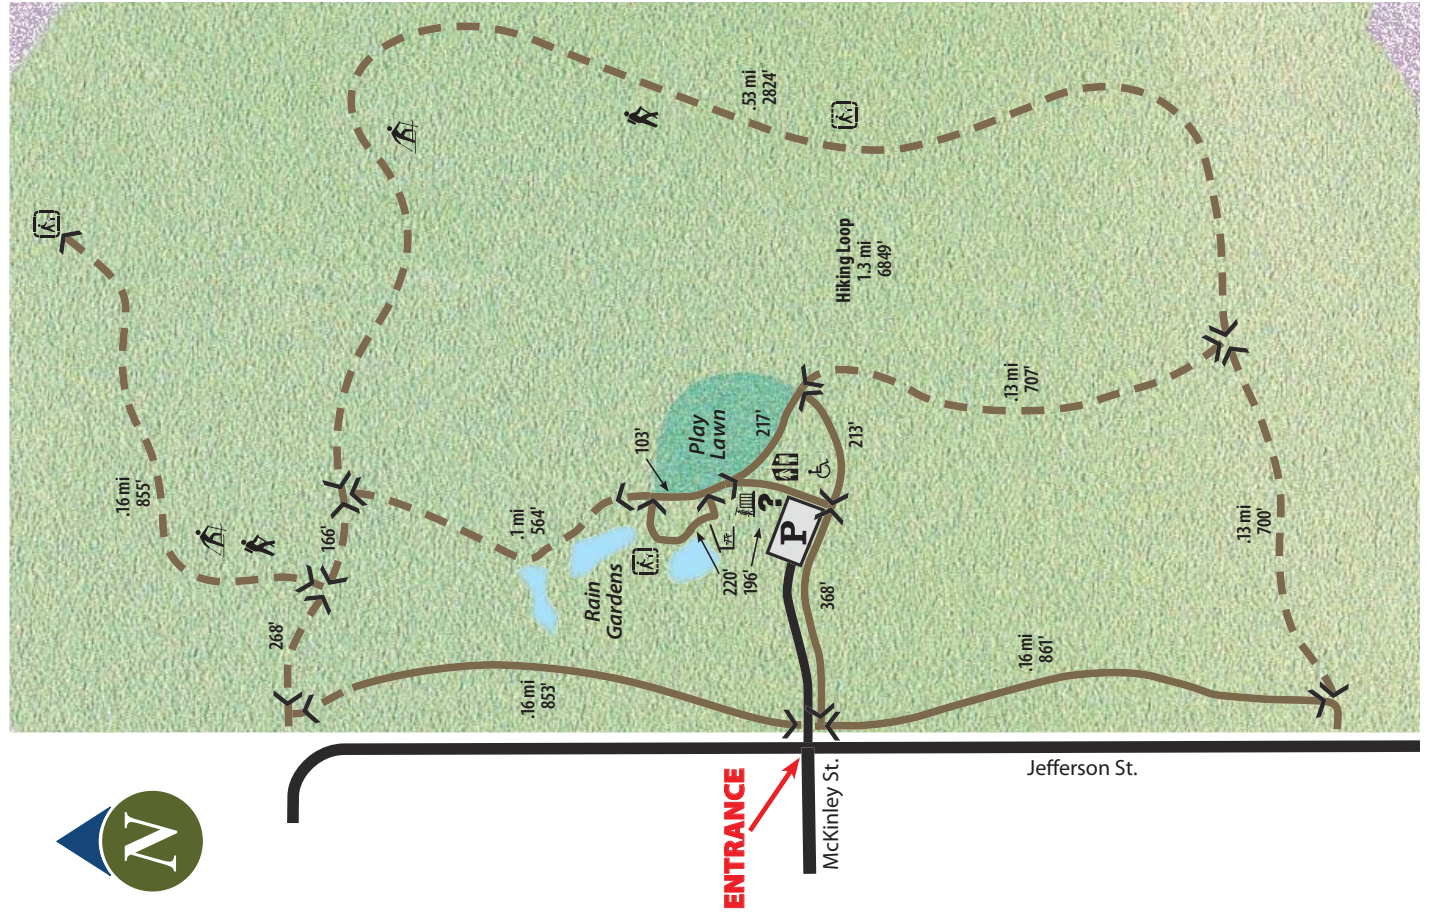

LAKE IN THE HILLS FEN

400 ACRES

TEXTURES KEY

-  Mesic Prairie
-  Play Lawn
-  Rain Garden
-  Water
-  Wetland

SYMBOLS KEY

-  Bicycle Rack
-  Cross Country Skiing
-  Handicap Accessible
-  Hiking
-  Information
-  Interpretive Trail
-  Parking
-  Restrooms
-  Shelter

LAKE IN THE HILLS FEN CONSERVATION AREA

SITE OPEN SUNRISE–SUNSET

1500 Jefferson Street, Lake in the Hills

Main Entrance GPS Coordinates:

N42°11.693
W88°19.810
WGS84

McHenry County
CONSERVATION DISTRICT
815.338.6223 • MCCDistrict.org

Done with the map? Recycle it by placing it back in the brochure holder for the next visitor.

Printed with soy ink on recycled stock. 03/13 1500 (HP)

LAKE IN THE HILLS FEN CONSERVATION AREA

McHenry County
CONSERVATION DISTRICT

LOCATOR MAP

GENERAL SITE RULES

- Site hours are sunrise to sunset or as otherwise posted.
- Use authorized parking areas only for all vehicles.
- Picnics authorized in designated areas. Groups of 16 or more must secure a permit in advance from the District office. A fee is required to reserve a shelter.
- Alcohol may not be consumed within 100 feet of a parking area. The sale of alcoholic beverages is prohibited.
- Pets must be leashed at all times.
- Camping allowed by advance permit only and is confined to those areas designated as such. Permits are available at the District office, fee required.
- Fires permitted in designated areas only.
- Bicycles allowed only upon the roadways, parking areas and designated bicycle trails.
- Swimming is prohibited.
- All regulations of the Illinois Department of Natural Resources shall apply for fishing unless otherwise posted.
- No person shall in any way remove, disturb, harm, or destroy plant or animal life within conservation areas. The introduction of any plant or animal into an area is prohibited. Feeding of wildlife is also prohibited.