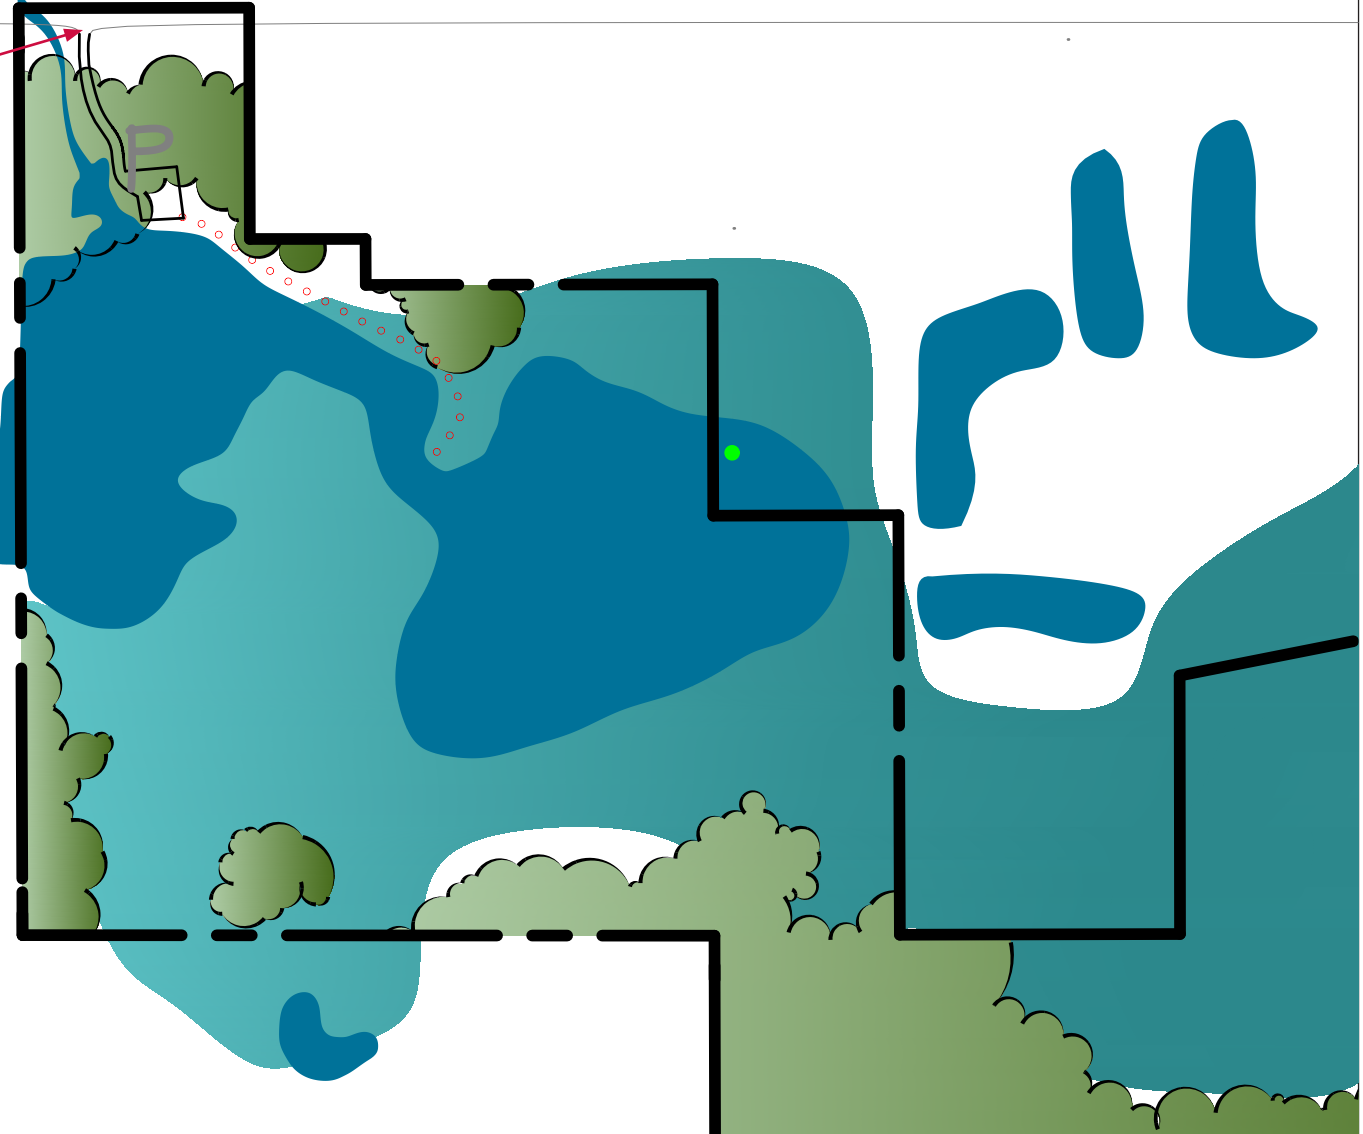

DUFIELD POND CONSERVATION AREA

78 ACRES

Walrose Estates

Country Club Rd.

ENTRANCE

Leah Lane

Zimmerman Rd.

McHenry County
CONSERVATION DISTRICT

815.338.6223 • MCCDistrict.org

Dufield Pond

McHenry County Conservation District
T44N R7E S9NW

Surface Acres: 10.0
Maximum Depth (ft.): 19.0
Average Depth (ft.): 6.5
Volume (acre -feet): 65.0
Shoreline Length (mi.): 0.74

Soundings (ft.)
MCCD-2004

Vic Santucci - 3/2/06
IDNR - Fisheries