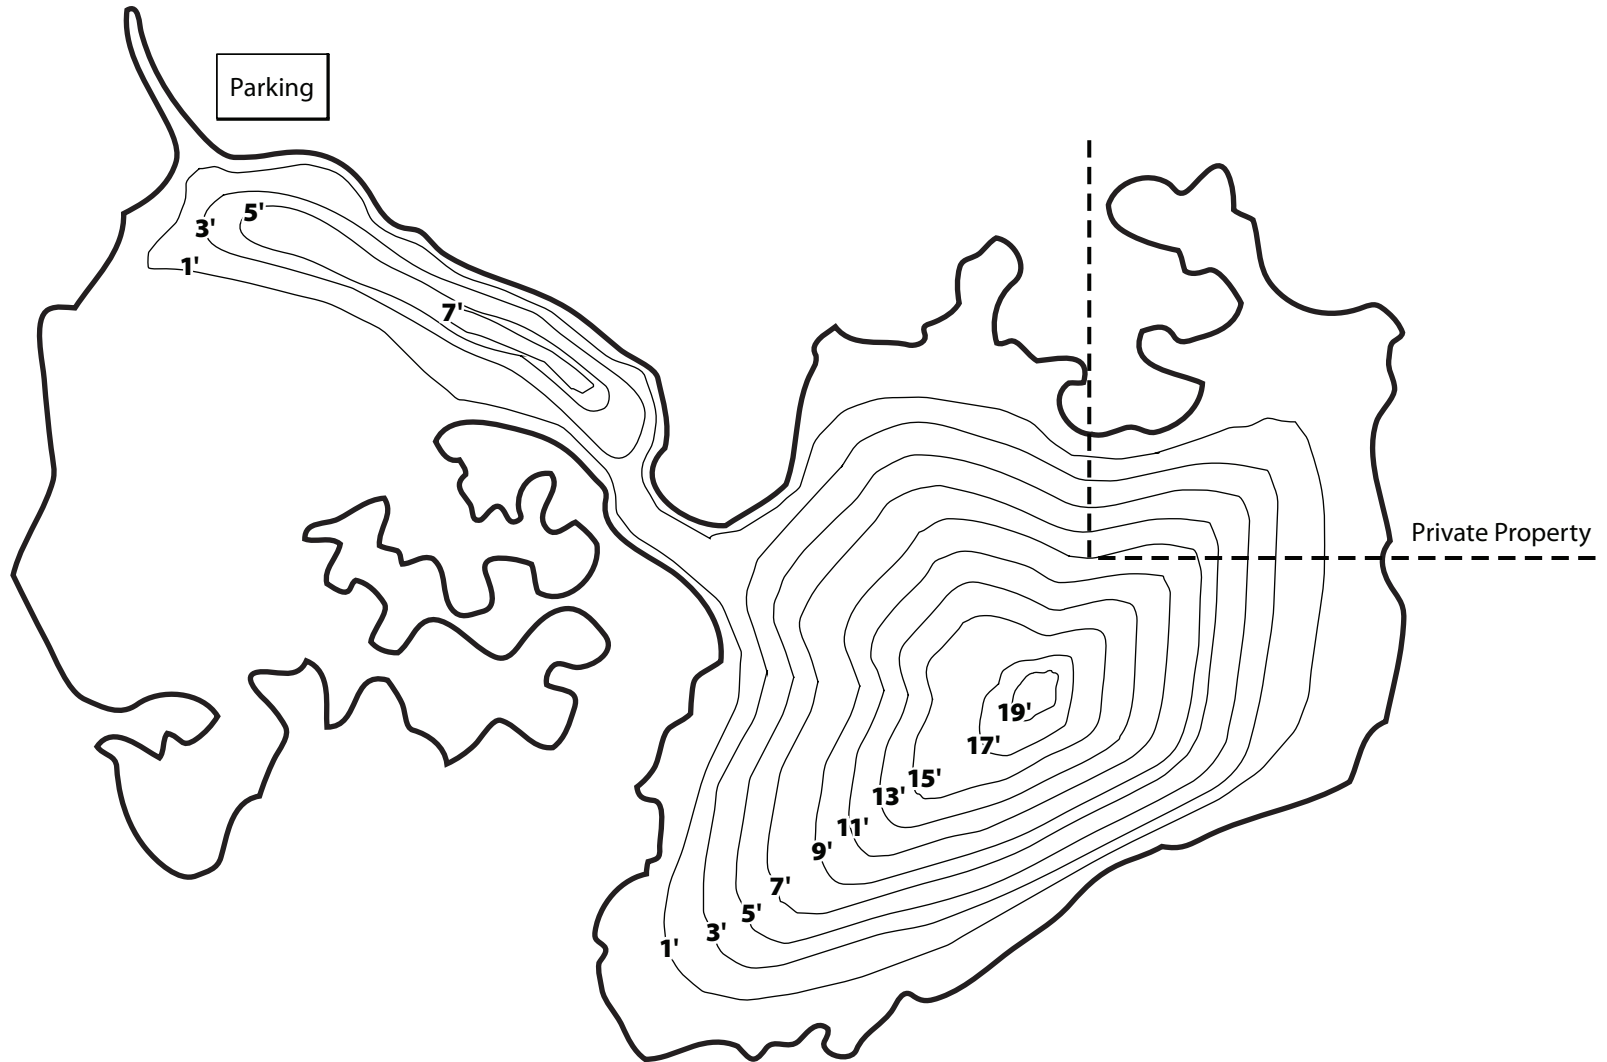

DUFIELD POND CONSERVATION AREA

78 ACRES

Walrose Estates

Country Club Rd.

ENTRANCE

Leah Lane

Zimmerman Rd.

McHenry County
CONSERVATION DISTRICT

815.338.6223 • MCCDistrict.org

Dufield Pond

McHenry County Conservation District
T44N R7E S9NW

Surface Acres: 10.0
Maximum Depth (ft.): 19.0
Average Depth (ft.): 6.5
Volume (acre -feet): 65.0
Shoreline Length (mi.): 0.74

Soundings (ft.)
MCCD-2004

Vic Santucci - 3/2/06
IDNR - Fisheries