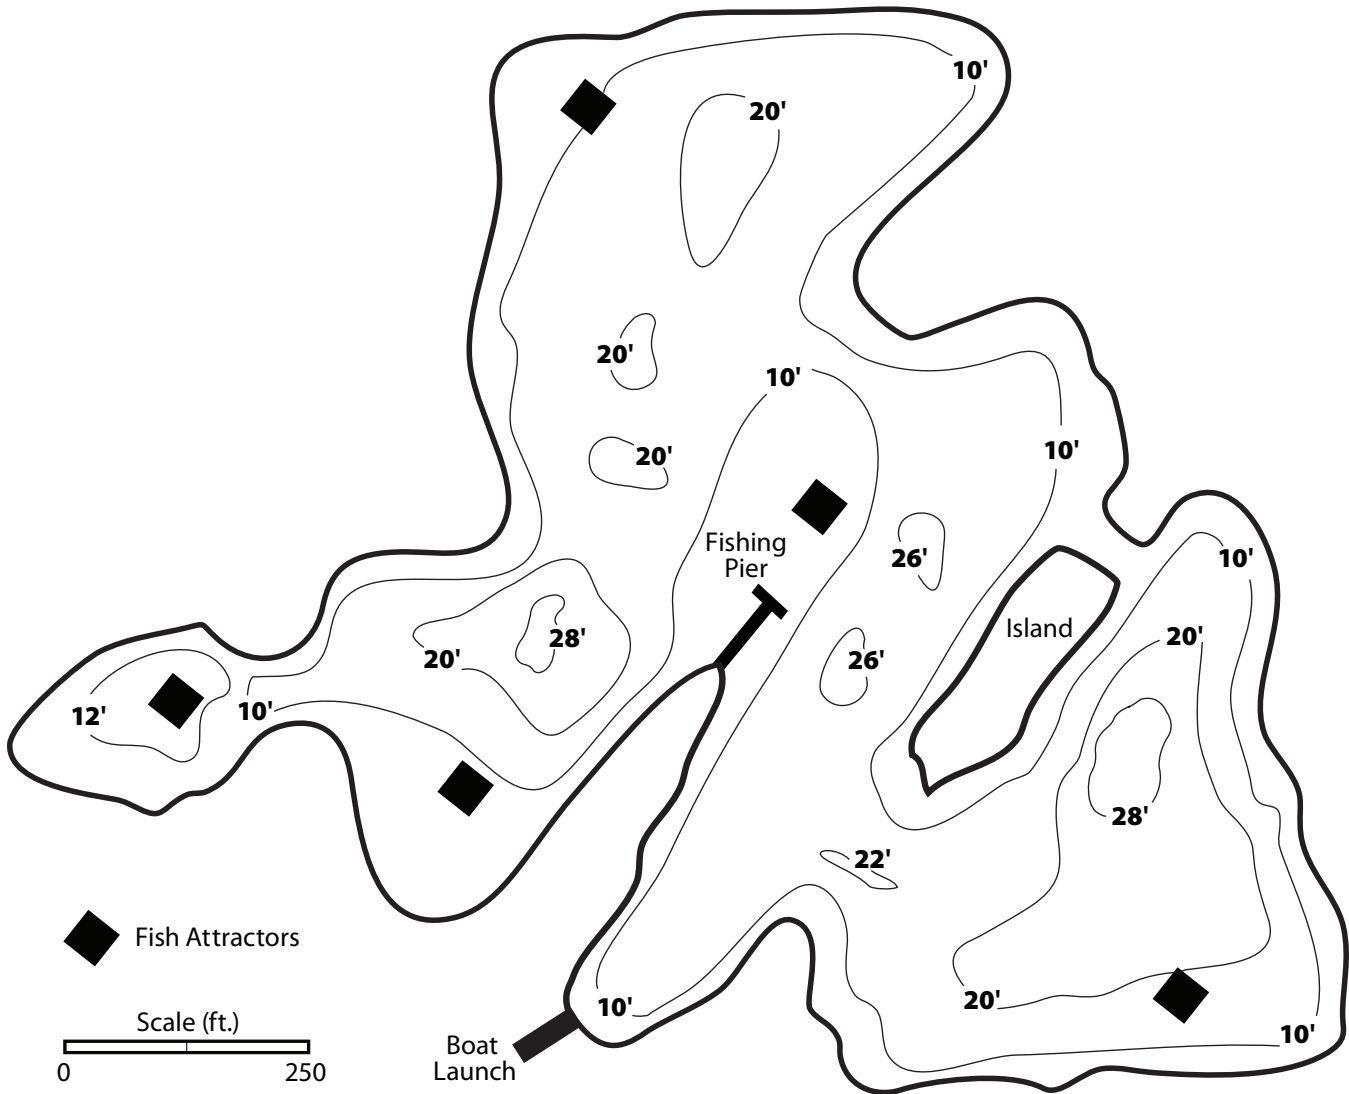

Lake Atwood

McHenry County Lake Atwood
1.0 mi. NW of Cary T43N R8E S2 Owned by: McHenry County Conservation District
Surface Area (acres): 21.6 Maximum Depth (ft.): 30.0 Average Depth (ft.): 14.0 Volume (acre - feet): 280.0 Shoreline Length (mi.): 1.2

Soundings (ft.) - 1993
McHenry County Conservation District

Illinois Department of Natural Resources
Division of Fisheries
2006 - V.S.